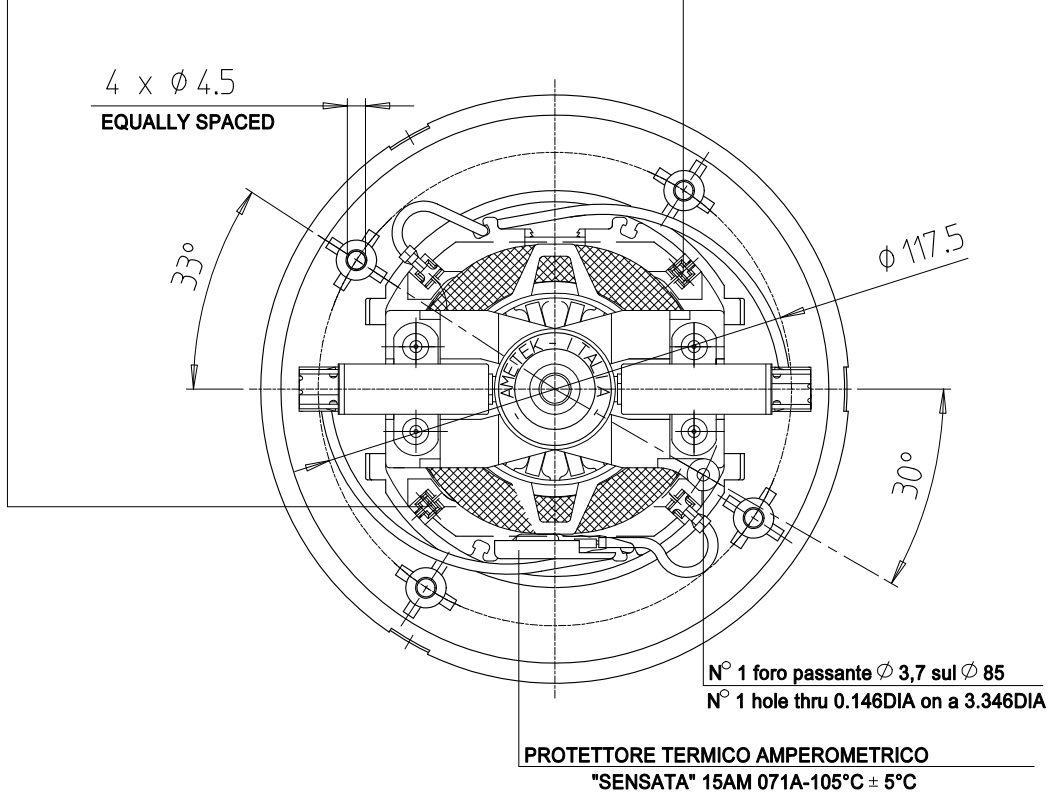

CONNESSIONE CON TERMINALE "POKE IN TAB" AMP Cod.Art.281622-2
 CONNECTION WITH "POKE IN TAB" TERMINAL AMP Cod.Art.281622-2

Denominazione
 Title DIMENSIONI DI INGOMBRO
 OVERALL DIMENSIONS
 TF BlowerUniversal
 230VAC 2 1200W 145mm

Data	Firma
Date 29/05/2018	Sign
Old Part Number	060200598
New Part Number	6210930054